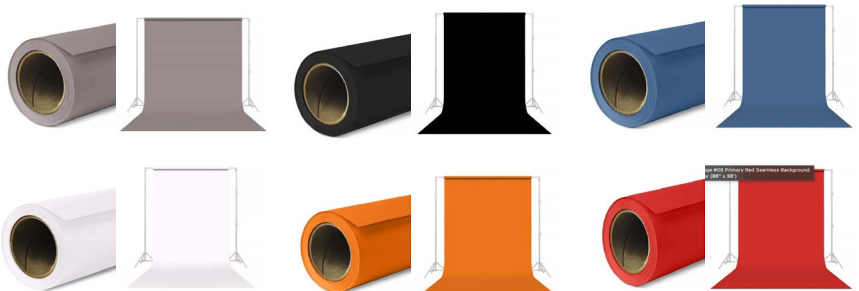

Seamless Paper Backdrop

- White Seamless (9')
- Black Seamless (9')
- Light Pink Seamless (9')
- Mid Pink Seamless (9')
- Yellow Orange Seamless (9')
- Mid Blue Seamless (9')
- Red Seamless (9')
- Storm Gray Seamless (9')
- Creme Seamless (9')
- Plaza Gray Seamless (9')
- *more colors by request