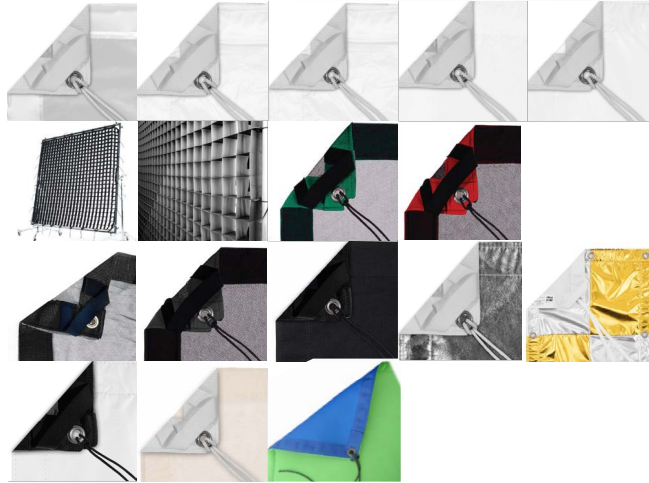

OVERHEADS

12'x12' Overheads

- 1x Solid Neg (12'x12')
- 1x Poly Silk White (12'x12')
- 1x Quarter Silk White (12'x12')

8'x8' Overheads

- 1x Silver/gold Checkered Lame (8'x8')
- 1x Solid Neg (8'x8')
- 1x Poly Silk White (8'x8')
- 1x Silent Grid 1/2 (8'x8')
- 1x Silent Grid 1/4 (8'x8')
- 1x Heavy Grid Full (8'x8')
- 1x Ultrabounce (8'x8')
- 1x Unbleached Muslin (8'x8')
- 1x China Silk 1/2 (8'x8')
- 1x Single Net (8'x8')