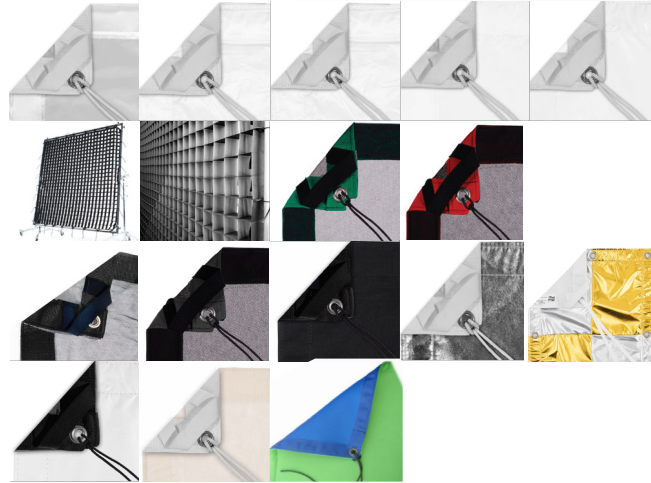

OVERHEADS

12'x12' Overheads

- 1x Solid Neg (12'x12')
- 1x Poly Silk White (12'x12')
- 1x Quarter Silk White (12'x12')

8'x8' Overheads

- 1x Silver/gold Checkered Lame (8'x8')
- 1x Solid Neg (8'x8')
- 1x Poly Silk White (8'x8')
- 1x Silent Grid 1/2 (8'x8')
- 1x Silent Grid 1/4 (8'x8')
- 1x Heavy Grid Full (8'x8')
- 1x Ultrabounce (8'x8')
- 1x Unbleached Muslin (8'x8')
- 1x China Silk 1/2 (8'x8')
- 1x Single Net (8'x8')