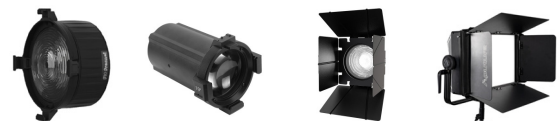

1x Amaran F22C + Softbox + Grid + Skirt 2'x2' + Lantern

Spotlight & Gobo

1x Aputure Spotlight Mini (60x)

1x Aputure Gobo Kit Size A (10 Patterns)

1x Aputure Gobo Kit Size B (10 Patterns)

1x Aputure Spotlight Leko Barrel 19° Lens