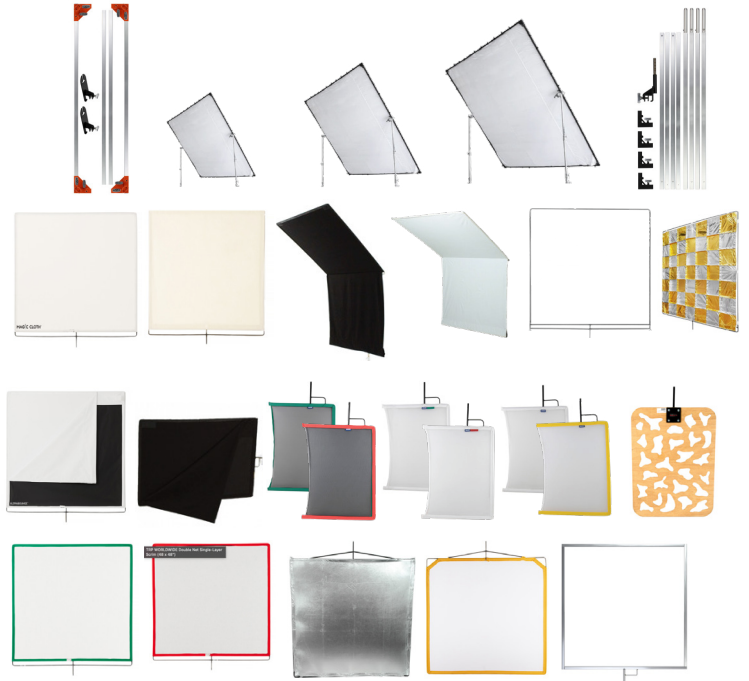

4'x4' Flags

- 6x Matthews Solid Floppy Cutter Top Hinge (4'x4'-4'x8')
- 1x Matthews Solid Floppy Cutter Top Hinge (40"x40"-40"x80")
- 3x Matthews Solid Brute Top Hinge (24"x36")
- 1x Matthews Solid Mini Meat Axe (24"x48")
- 1x Matthews Silver Lame (4'x4')
- 2x Matthews Ultrabounce (4'x4')
- 1x Matthews Double Net (4'x4')
- 1x Matthews Single Net (4'x4')
- 1x Matthews Open End Single Net (24"x36")
- 1x Matthews Open End Double Net (24"x36")
- 1x Matthews China Silk Full (4'x4')
- 1x Matthews Artificial Silk (4'x4')
- 1x Matthews Magic Cloth (4'x4')
- 1x Matthews Unbleached Muslin (4'x4')
- 1x Matthews White Poly Silk (4'x4')