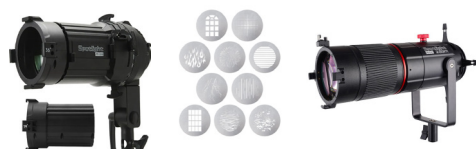

1x Amaran F22C + Softbox + Grid + Skirt 2'x2' + Lantern

Spotlight & Gobo

1x Aputure Spotlight Mini (60x)

1x Aputure Gobo Kit Size A (10 Patterns)

1x Aputure Gobo Kit Size B (10 Patterns)

1x Aputure Spotlight Leko Barrel 19° Lens