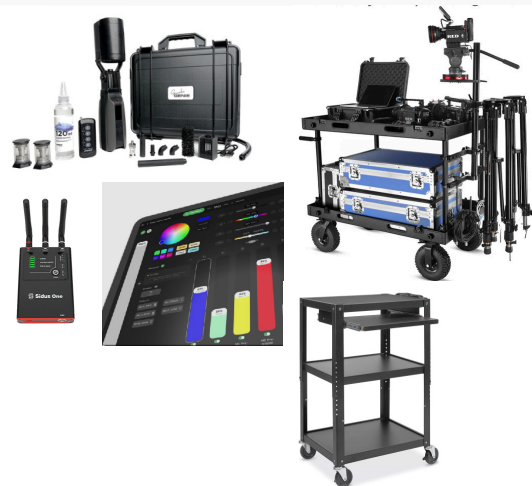

Hazer

- 1x Smoke Genie Pro Kit Handheld Hazer
- 1x Smoke Machine + Remote Controller

Camera Cart

- 1x Victor Lite 2 Camera Cart (450 lbs)
- + Pneumatic Wheels, Lockable Drawer, Mitchell Mount, Stand Racks, Mounts.
- 1x Steel 3-Tier Media Cart with A/C