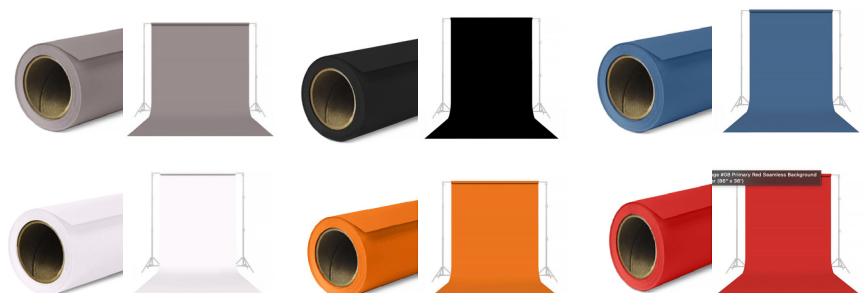

Seamless Paper Backdrop

- White Seamless (9')
- Black Seamless (9')
- Light Pink Seamless (9')
- Mid Pink Seamless (9')
- Yellow Orange Seamless (9')
- Mid Blue Seamless (9')
- Red Seamless (9')
- Storm Gray Seamless (9')
- Creame Seamless (9')
- Plaza Gray Seamless (9')
- *more colors by request