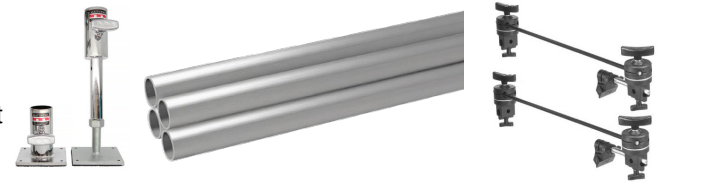

RIGGING

Vehicle Mount

- 1x Rig Wheels Cloud MountPro Vibration Isolator + 2" Hitch Mount
- 3x Heavy Duty Suction Cup Cheese Plate (10.5")
- 5x Heavy Duty Suction Cup Handle (10.5")
- 3x Heavy Duty Suction Cup Baby Pin (4.5")
- 6x Rig Wheels Magnetic Mount (1/4") (100 lbs Vertical)
- 4x Risers (6", 12")
- 6x Mitchell Mount Bowl Adapters
- 1x Matthews Mini Grip Mounting Kit

Menace Arm

- 1x Menace Arm Kit (4'-14' Extension)
- 1x Centre Grip Head + Ratchet Straps
- 1x D-Loop + Weight Bar

Pole Cat

- 1x Matthews Pipe Spreader (1-1/4"-1-1/2")(Floor/Wall)

Speedrail & Pipe Clamps

- Various 1', 2', 4', 3', 6', 10' (1-1/4"-1-1/2") *custom pipe lengths by request
- 12x Matthews 1-1/4" Pipe Connectors
- 2x Matthews Speed C-Clamps
- 10x Matthews Swivel Grid Clamps
- 5x Matthews Baby Grid Clamps
- 1x Matthews Big Ben Clamp
- 4x Matthews Junior Grid Clamp.

GRIP

- 4x Matthews Hollywood Grip Head/Lollipop (4.5")
- 25x Matthews Hollywood Grip Head (2.5")
- 2x Matthews Double Grip Matt (2.5")
- 1x Matthews Grip Head Baby Pin (2.5")

- 2x Mattheilini 6" End Jaw Clamp
- 4x Mattheilini 3" End Jaw Clamp
- 1x Mattheilini 2" End Jaw Clamp
- 1x Mattheilini 3" Baby Receiver End Jaw Clamp
- 3x Mattheilini 2" Centre Jaw Clamp
- 1x Mattheilini 3" Centre Jaw Clamp
- 2x Mattheilini 3/8" Mini Clamp
- 5x Impact Pipe Clamp Baby
- 15x Matthews Super Maffer Clamp
- 2x Matthews Universal Dual LED Tube Holders Baby Pin
- 2x Matthews 10" C-Clamp Double Pin
- 2x Matthews Quacker Clamp
- 2x Matthews Gaffer Clamp
- 3x Matthews Drop Ceiling Scissor Clamp
- 1x Matthews Location Bracket
- 1x Matthews Gobo Plate Baby Pin
- 5x Matthews Ear for Square Tubing
- 2x Matthews 1-1/4" Pipe Connector
- 1x Matthews Double Header
- 1x Matthews Mini Grip Mounting Kit
- 3x Kupo Magic Friction Arms (2')
- 5x Manfrotto Dado Kit (3/8")